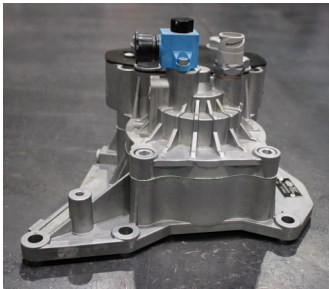

Save up to
45% OFF

Built for Power. **PRICED TO MOVE.**

Trust our certified technicians for all your PTO & Wet Kit installation needs!

Power Take Off
DT12 1.8 SAE BB
RS6S-P89M3-P1PX

Reg Price: \$3,290
Sale Price: \$2,269

MUNCIE Power Take Off
TG8S-U6807-P4KX

Reg Price: \$933
Sale Price: \$636

MUNCIE Power Take Off TX-8
P58-Z1110-XX5BBPX

Reg Price: \$3,363
Sale Price: \$2,145

Power Take Off
CHL 280GKFJP B5RK

Reg Price: \$3,724
Sale Price: \$2,076

VOLVO Power Take Off
RS4S-P86VM-P1KX

Reg Price: \$2,097
Sale Price: \$1,365

Power Take Off-
CHELSEA 280 SERIES
CHL 280GKFJP B3RK

Reg Price: \$3,861
Sale Price: \$2,076

*TAKE AN ADDITIONAL
\$200 OFF
INNER CIRCLE REWARDS™