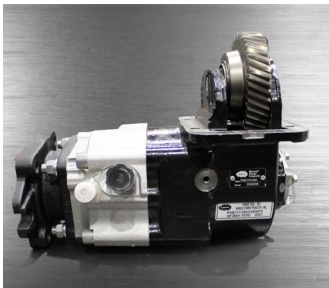

Save up to
45% OFF

Built for Power. **PRICED TO MOVE.**

Trust our certified technicians for all your PTO & Wet Kit installation needs!

Power Take Off
DT12 1.8 SAE BB
RS6S-P89M3-P1PX

Reg Price: \$3,290
Sale Price: \$2,269

MUNCIE Power Take Off
TG8S-U6807-P4KX

Reg Price: \$933
Sale Price: \$636

MUNCIE Power Take Off TX-8
P58-Z1110-XX5BBPX

Reg Price: \$3,363
Sale Price: \$2,145

Power Take Off
CHL 280GKFJP B5RK

Reg Price: \$3,724
Sale Price: \$2,076

VOLVO Power Take Off
RS4S-P86VM-P1KX

Reg Price: \$2,097
Sale Price: \$1,365

Power Take Off-
CHELSEA 280 SERIES
CHL 280GKFJP B3RK

Reg Price: \$3,861
Sale Price: \$2,076

*TAKE AN ADDITIONAL
\$200 OFF
INNER CIRCLE REWARDS™