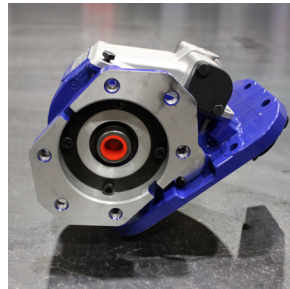

Save up to
45% OFF

Built for Power. **PRICED TO MOVE.**

Trust our certified technicians for all your PTO & Wet Kit installation needs!

Power Take Off
DT12 1.8 SAE BB
RS6S-P89M3-P1PX

Reg Price: \$3,290
Sale Price: \$2,269

MUNCIE Power Take Off
TG8S-U6807-P4KX

Reg Price: \$933
Sale Price: \$636

MUNCIE Power Take Off TX-8
P58-Z1110-XX5BBPX

Reg Price: \$3,363
Sale Price: \$2,145

Power Take Off
CHL 280GKFJP B5RK

Reg Price: \$3,724
Sale Price: \$2,076

VOLVO Power Take Off
RS4S-P86VM-P1KX

Reg Price: \$2,097
Sale Price: \$1,365

Power Take Off-
CHELSEA 280 SERIES
CHL 280GKFJP B3RK

Reg Price: \$3,861
Sale Price: \$2,076

*TAKE AN ADDITIONAL
\$200 OFF
INNER CIRCLE REWARDS™